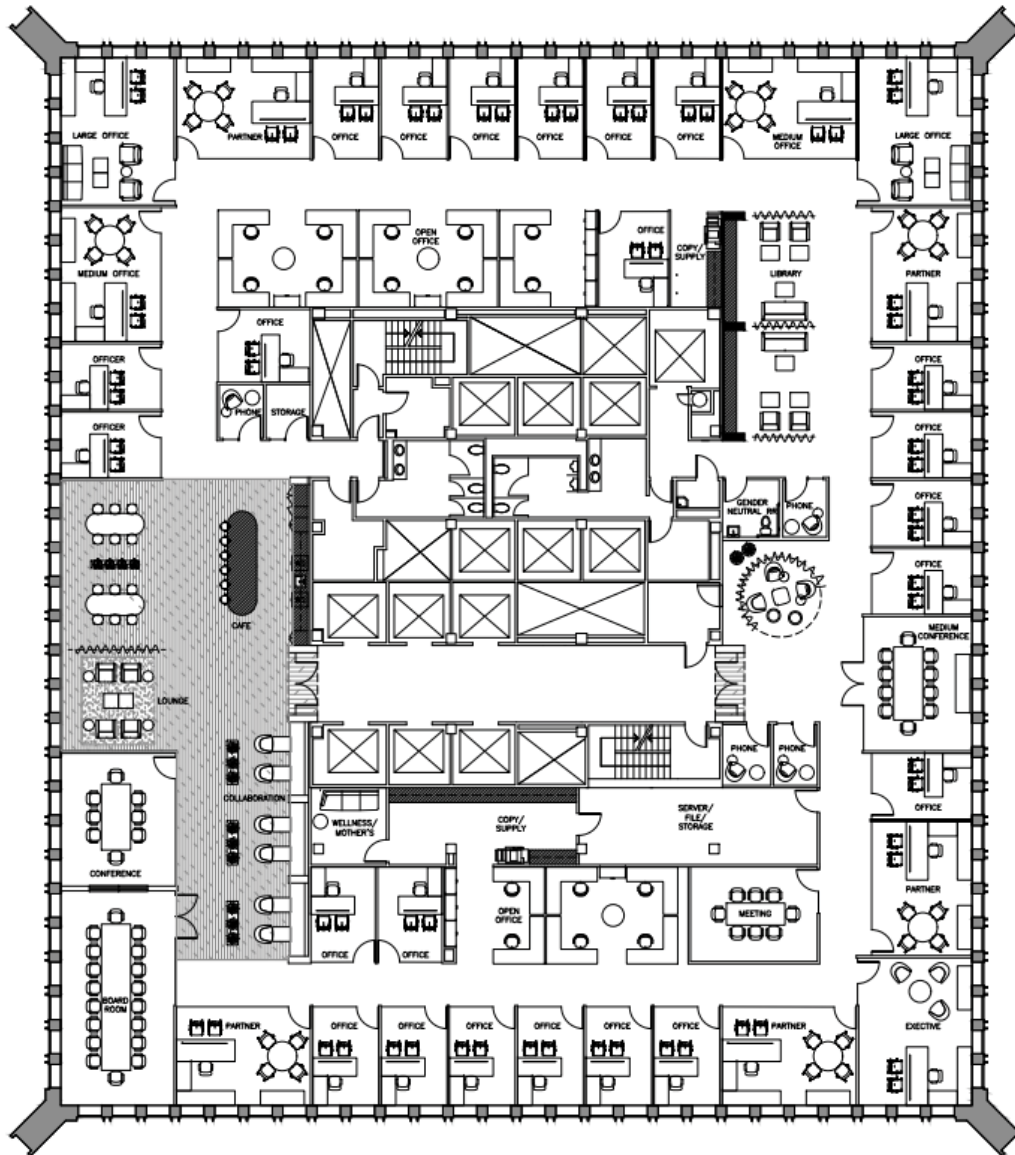

SAFECO PLAZA

1001 FOURTH AVENUE, SEATTLE, WA

FLOOR 32 | 19,795 RSF | AVAILABLE NOW

PUGET SOUND VIEW

***EXAMPLE FLOORPLAN: CURRENTLY COLD SHELL**

DAVID GREENWOOD

206.838.7635
greenwood@broderickgroup.com

DAMON MCCARTNEY