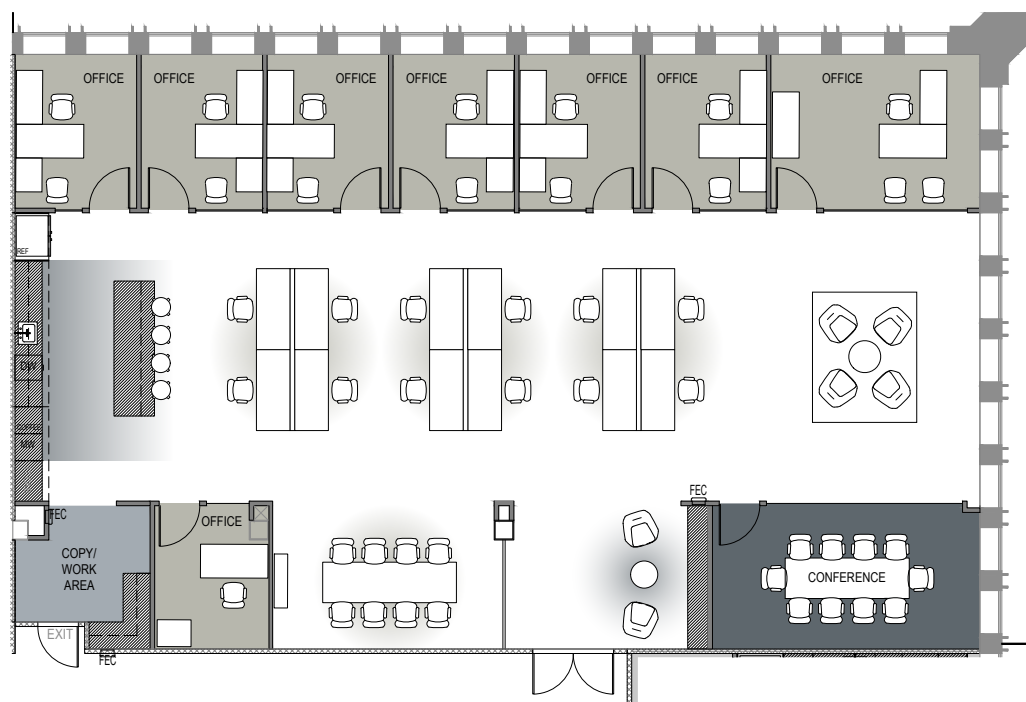

SAFECO PLAZA

1001 FOURTH AVENUE, SEATTLE, WA

SUITE 4230 | 4,646 RSF | AVAILABLE NOW

FURNITURE INCLUDED

PUGET SOUND VIEW

RAINIER VIEW

DAVID GREENWOOD
206.838.7635
greenwood@broderickgroup.com

DAMON MCCARTNEY
206.838.7633
mccartney@broderickgroup.com