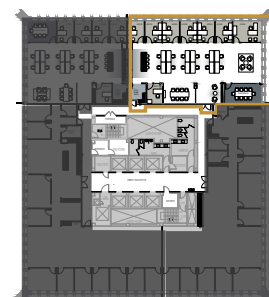

SAFECO PLAZA

1001 FOURTH AVENUE, SEATTLE, WA

SUITE 4230 | 4,646 RSF | AVAILABLE NOW

FURNITURE INCLUDED

PUGET SOUND VIEW

RAINIER VIEW

DAVID GREENWOOD
206.838.7635
greenwood@broderickgroup.com

DAMON MCCARTNEY
206.838.7633
mccartney@broderickgroup.com