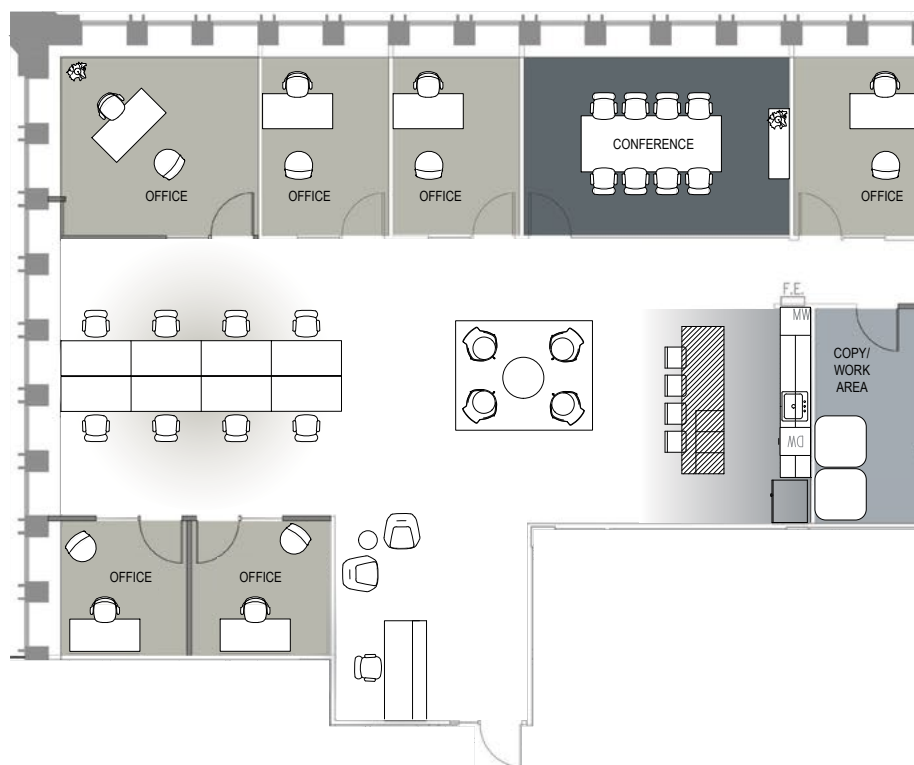

SAFECO PLAZA

1001 FOURTH AVENUE, SEATTLE, WA

SUITE 4305 | 3,721 RSF | AVAILABLE NOW

FURNITURE INCLUDED

PUGET SOUND VIEW

DAVID GREENWOOD
206.838.7635
greenwood@broderickgroup.com

DAMON MCCARTNEY
206.838.7633
mccartney@broderickgroup.com