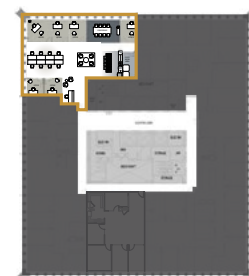

SAFECO PLAZA

1001 FOURTH AVENUE, SEATTLE, WA

SUITE 4305 | 3,721 RSF | AVAILABLE NOW

FURNITURE INCLUDED

PUGET SOUND VIEW

DAVID GREENWOOD
206.838.7635
greenwood@broderickgroup.com

DAMON MCCARTNEY
206.838.7633
mccartney@broderickgroup.com